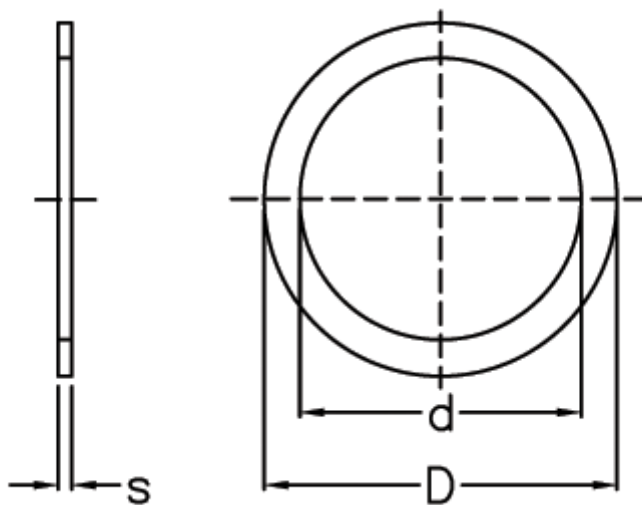

Article number: 0130359

Description: Support washer
9x15x1,2 DIN 988

Measures

d	= 9
D	= 15
Description	= 9x15x1,2
s	= 1.2
tol	= -0.05
Weight kg/1000	= 1.070